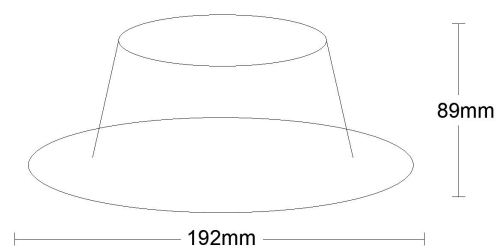

Key Features

- ▶ Manufactured in white polycarbonate with incorporated heatsink and control gear
- ▶ Available in 15w and 25w variants
- ▶ Lumen outputs of 1,575 lm (15w) and 2,625 lm (25w)
- ▶ Choice of 3000k or 4000k
- ▶ CRI >80
- ▶ 90 degree beam angle
- ▶ UGR <19
- ▶ 105 lm/w
- ▶ DALI dimming and emergency options available
- ▶ Dimensions - 15w (192mm x 89mm)
 - 25w (228mm x 94mm)
- ▶ Cut out size - 15w (150mm diameter x 175mm)
 - 25w (185mm diameter x 210mm)

Allow 30mm air gap above fixture

Dimensions

www.swannlighting.co.uk

Follow us on Twitter @SwannLighting

Tel : 01522 300202