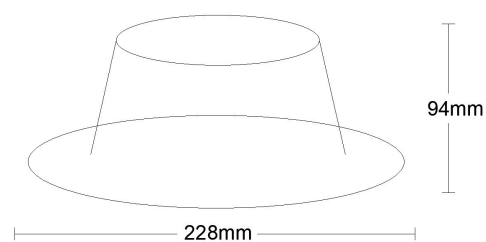

Key Features

- ▶ Manufactured in white polycarbonate with incorporated heatsink and control gear
- ▶ Available in 15w and 25w variants
- ▶ Lumen outputs of 1,575 lm (15w) and 2,625 lm (25w)
- ▶ Choice of 3000k or 4000k
- ▶ CRI >80
- ▶ 90 degree beam angle
- ▶ UGR <19
- ▶ 105 lm/w
- ▶ DALI dimming and emergency options available
- ▶ Dimensions - 15w (192mm x 89mm)
 - 25w (228mm x 94mm)
- ▶ Cut out size - 15w (150mm diameter x 175mm)
 - 25w (185mm diameter x 210mm)

Allow 30mm air gap above fixture

Dimensions

www.swannlighting.co.uk

Follow us on Twitter @SwannLighting

Tel : 01522 300202